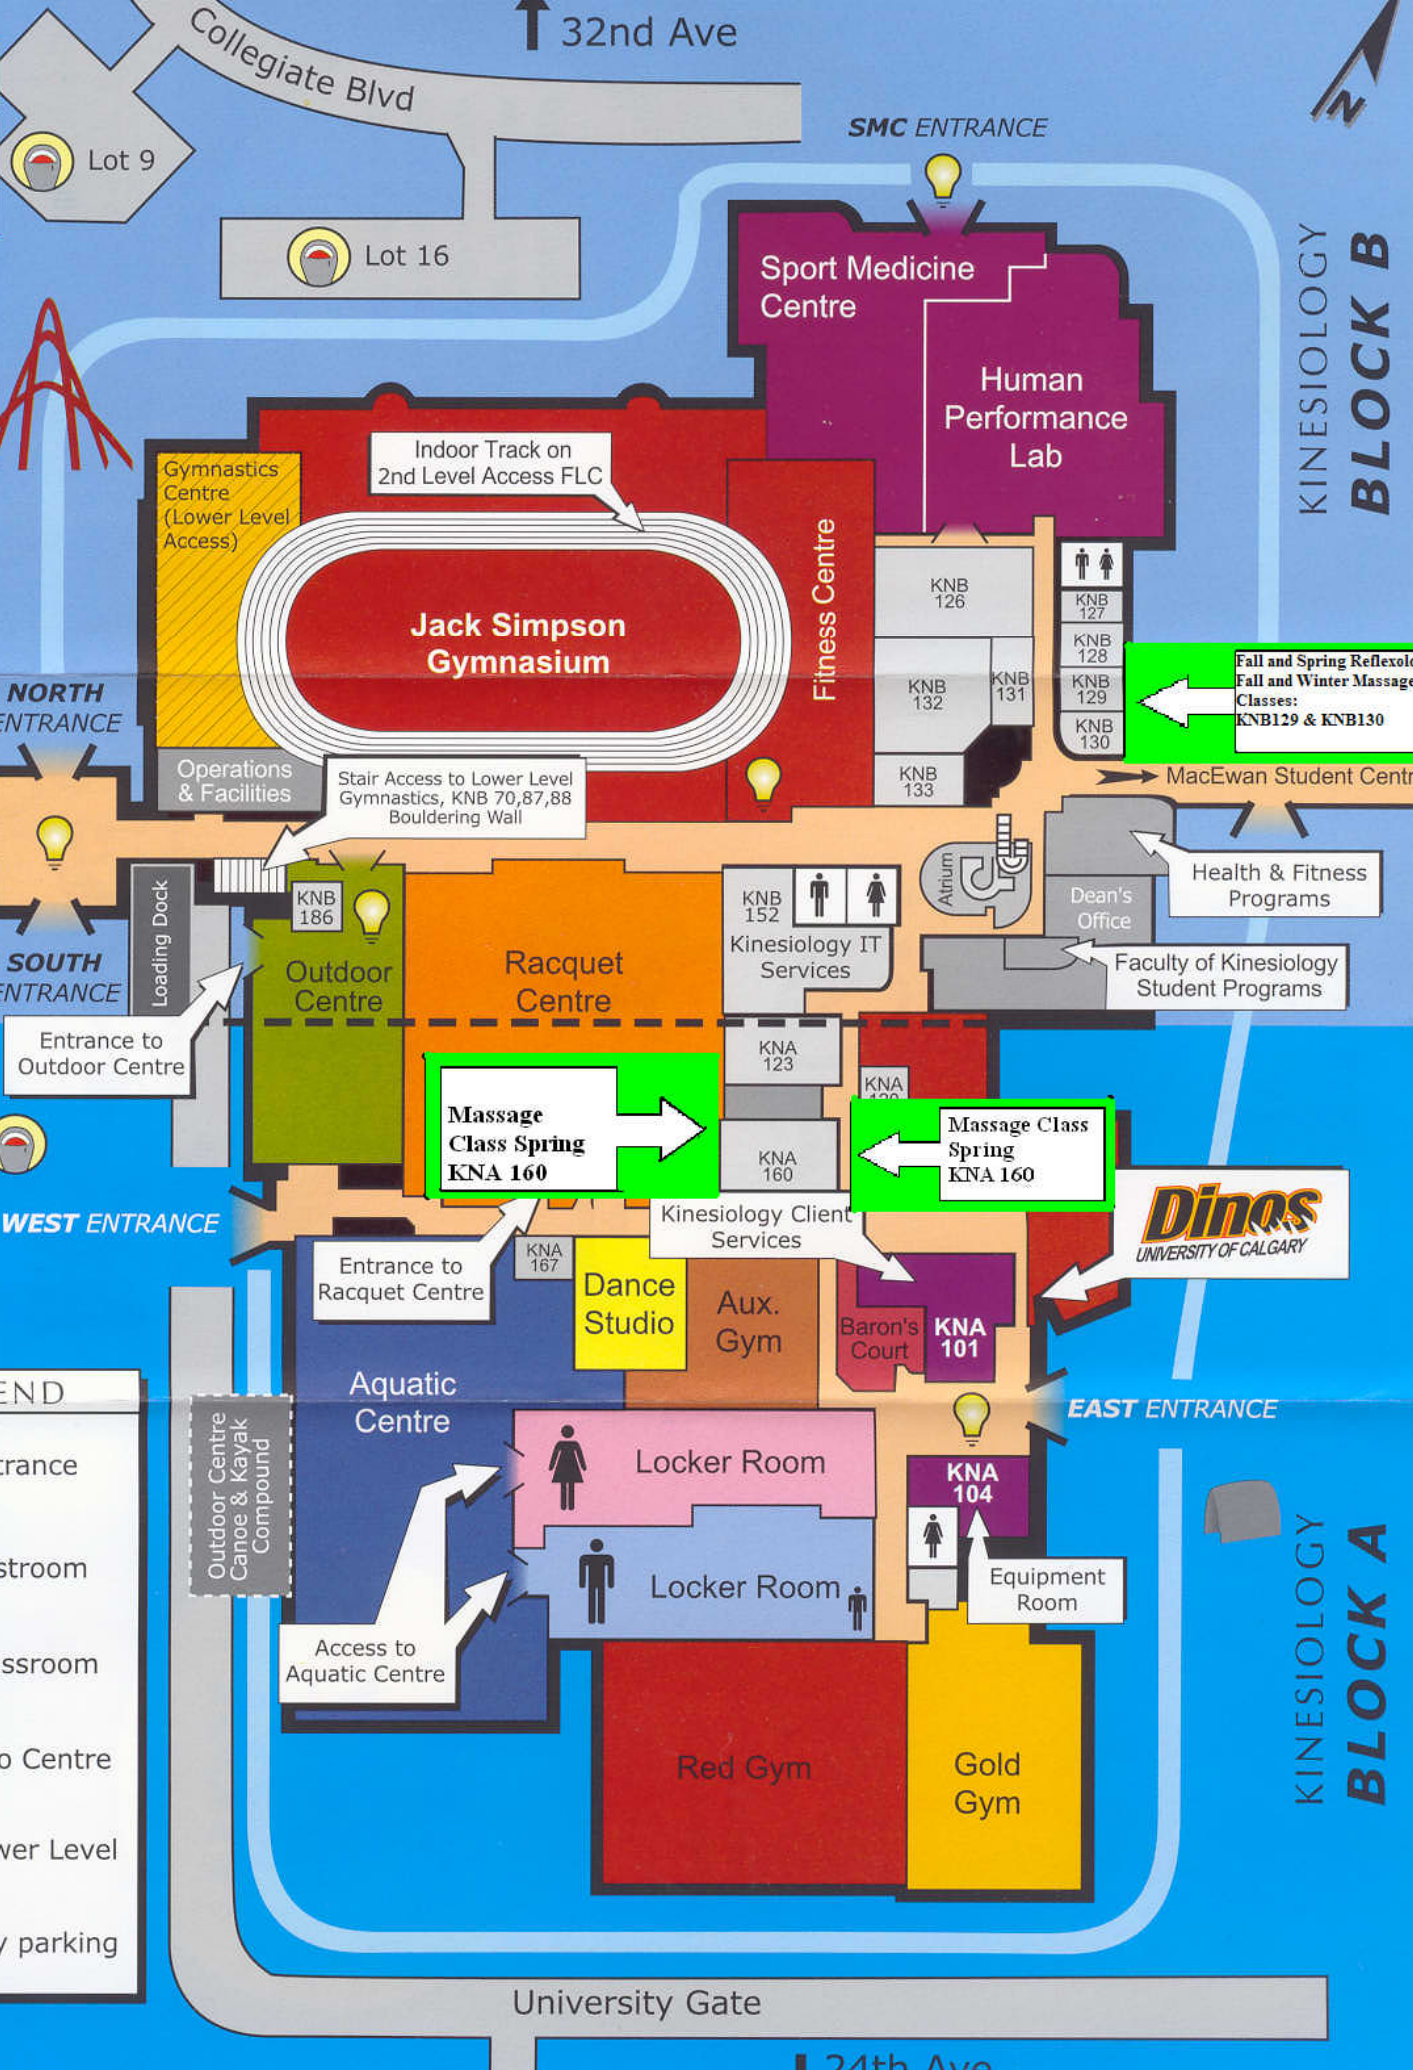

**Lot 10
Parking**

Lot 9

Lot 16

SMC ENTRANCE

**KINESIOLOGY
BLOCK B**

**Sport Medicine
Centre**

**Human
Performance
Lab**

**Gymnastics
Centre
(Lower Level
Access)**

**NORTH
ENTRANCE**

**Operations
& Facilities**

Stair Access to Lower Level
Gymnastics, KNB 70,87,88
Bouldering Wall

MacEwan Student Centre

Olympic Oval

**SOUTH
ENTRANCE**

Loading Dock

**Outdoor
Centre**

**Kinesiology Client
Services**

EAST ENTRANCE

LEGEND

- Entrance
- Restroom
- Classroom
- Info Centre
- Lower Level
- Pay parking

**Outdoor Centre
Canoe & Kayak
Compound**

**Aquatic
Centre**

Locker Room

Locker Room

**Equipment
Room**

Access to
Aquatic Centre

Red Gym

**Gold
Gym**

**KINESIOLOGY
BLOCK A**

University Gate

24th Ave

32nd Ave